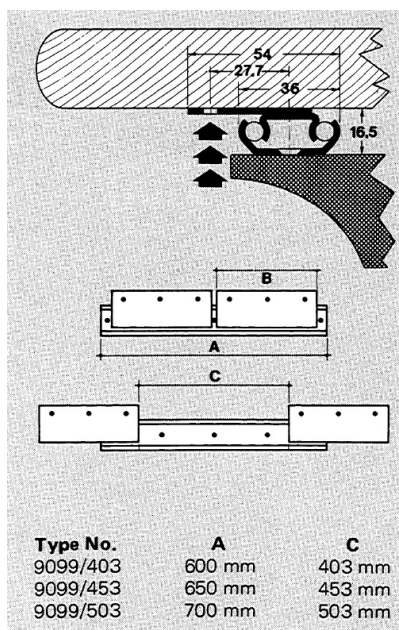

PRODUCT SHEET

Description:

Table Extension, 9099/500mm Opening, Slide F/Centre Column, Total Length: 700mm, Wing Size: 246mm

Item number:

24.07.030-0

Units	Box	Carton	HS Code	Barcode
Pair	0	1	8302420090	
				5704866089036